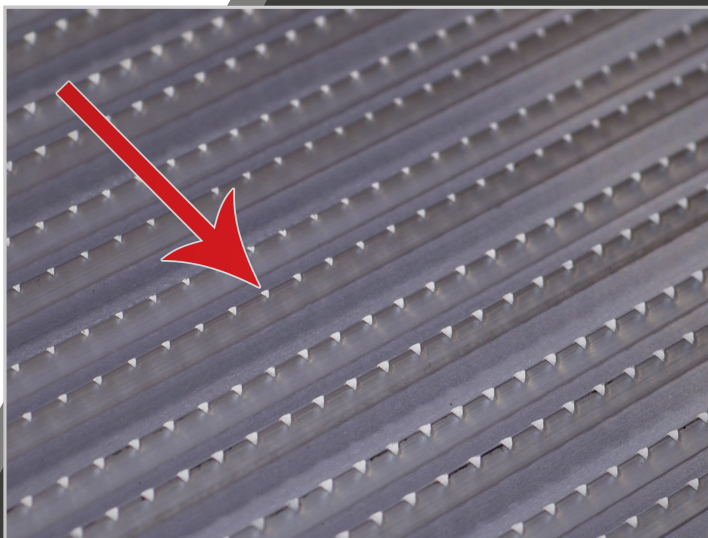

**ANTHONY
UPDATE**

KNURLED PLATFORM

Standard knurling is one more reason the Anthony MRT is the best heavy duty rail liftgate on the market!

Anthony Liftgates, Inc.

Phone: 815.842.3383

Toll Free: 800.482.0003

www.anthonyliftgates.com

Liftgate platforms are commonly ridged side-to-side to provide traction.

The Anthony MRT's standard aluminum platform is now both ridged and knurled – for an added level of traction!